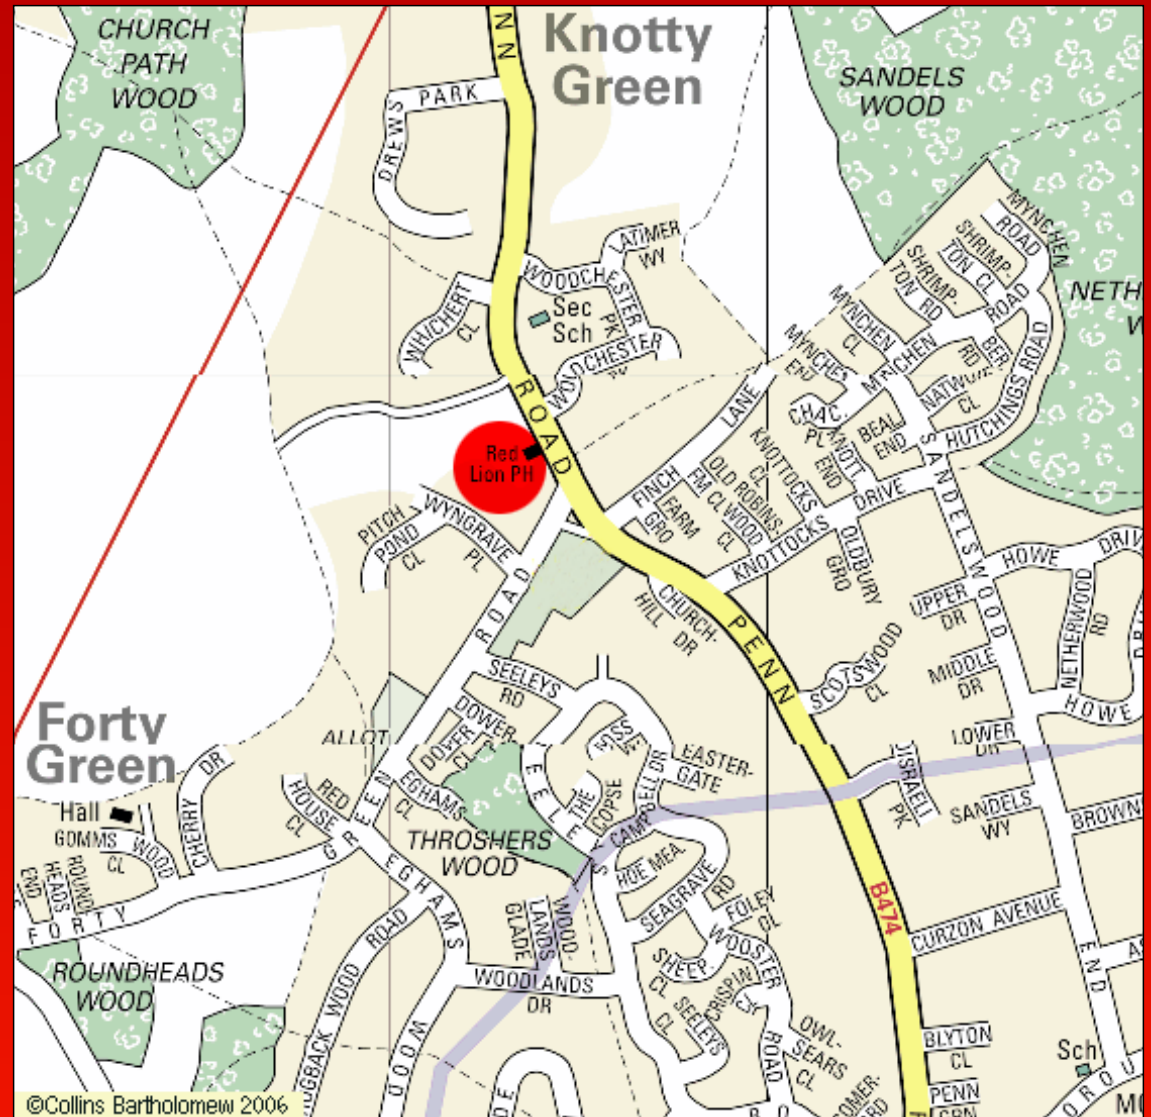

The Red Lion

WWW.REDLIONWEB.COM

The Red Lion,
Penn Road,
Knotty Green,
Beaconsfield,
HP9 2TN

Tel: 01494 680 888

Email: info@redlionweb.com

Directions from M40

Take exit onto A355 (signposted Beaconsfield) entering Beaconsfield • After 0.9 miles, at Pyebush Roundabout take the 1st exit onto the A40 (signposted Beaconsfield, Amersham)
• After 0.3 miles, at the roundabout, take the 1st exit continuing on the A40 (signposted Beaconsfield) • After 0.2 miles, at the roundabout, take the 3rd exit onto the B474 (signposted Hazlemere) • After 0.7 miles, continue forward over two mini-roundabouts close together
• After 0.1 miles, at roundabout, take the 3rd exit onto the B474, Penn Road • After 0.9 miles, The Red Lion pub is on your left.